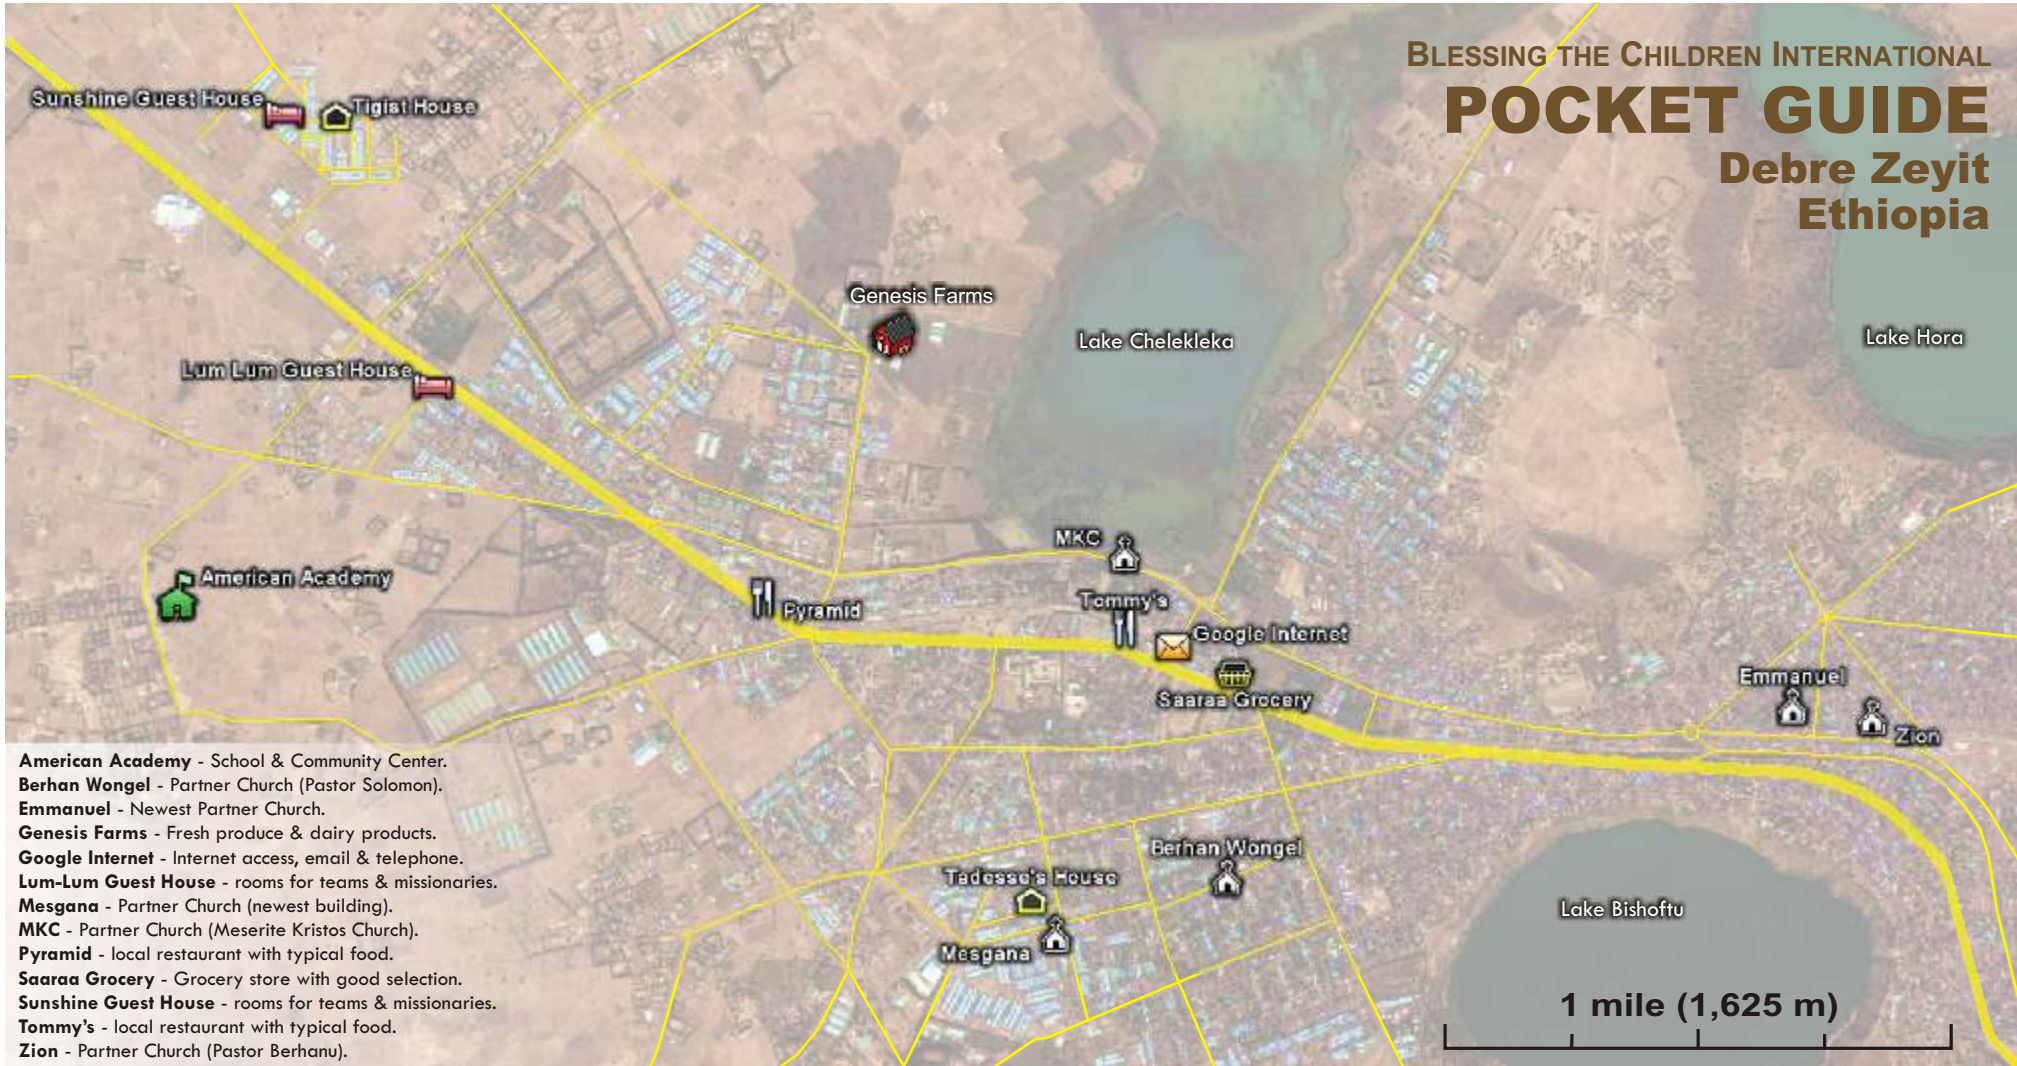

BLESSING THE CHILDREN INTERNATIONAL

POCKET GUIDE

Debre Zeyit
Ethiopia

- American Academy** - School & Community Center.
- Berhan Wongel** - Partner Church (Pastor Solomon).
- Emmanuel** - Newest Partner Church.
- Genesis Farms** - Fresh produce & dairy products.
- Google Internet** - Internet access, email & telephone.
- Lum-Lum Guest House** - rooms for teams & missionaries.
- Mesgana** - Partner Church (newest building).
- MKC** - Partner Church (Meserite Kristos Church).
- Pyramid** - local restaurant with typical food.
- Saaraa Grocery** - Grocery store with good selection.
- Sunshine Guest House** - rooms for teams & missionaries.
- Tommy's** - local restaurant with typical food.
- Zion** - Partner Church (Pastor Berhanu).